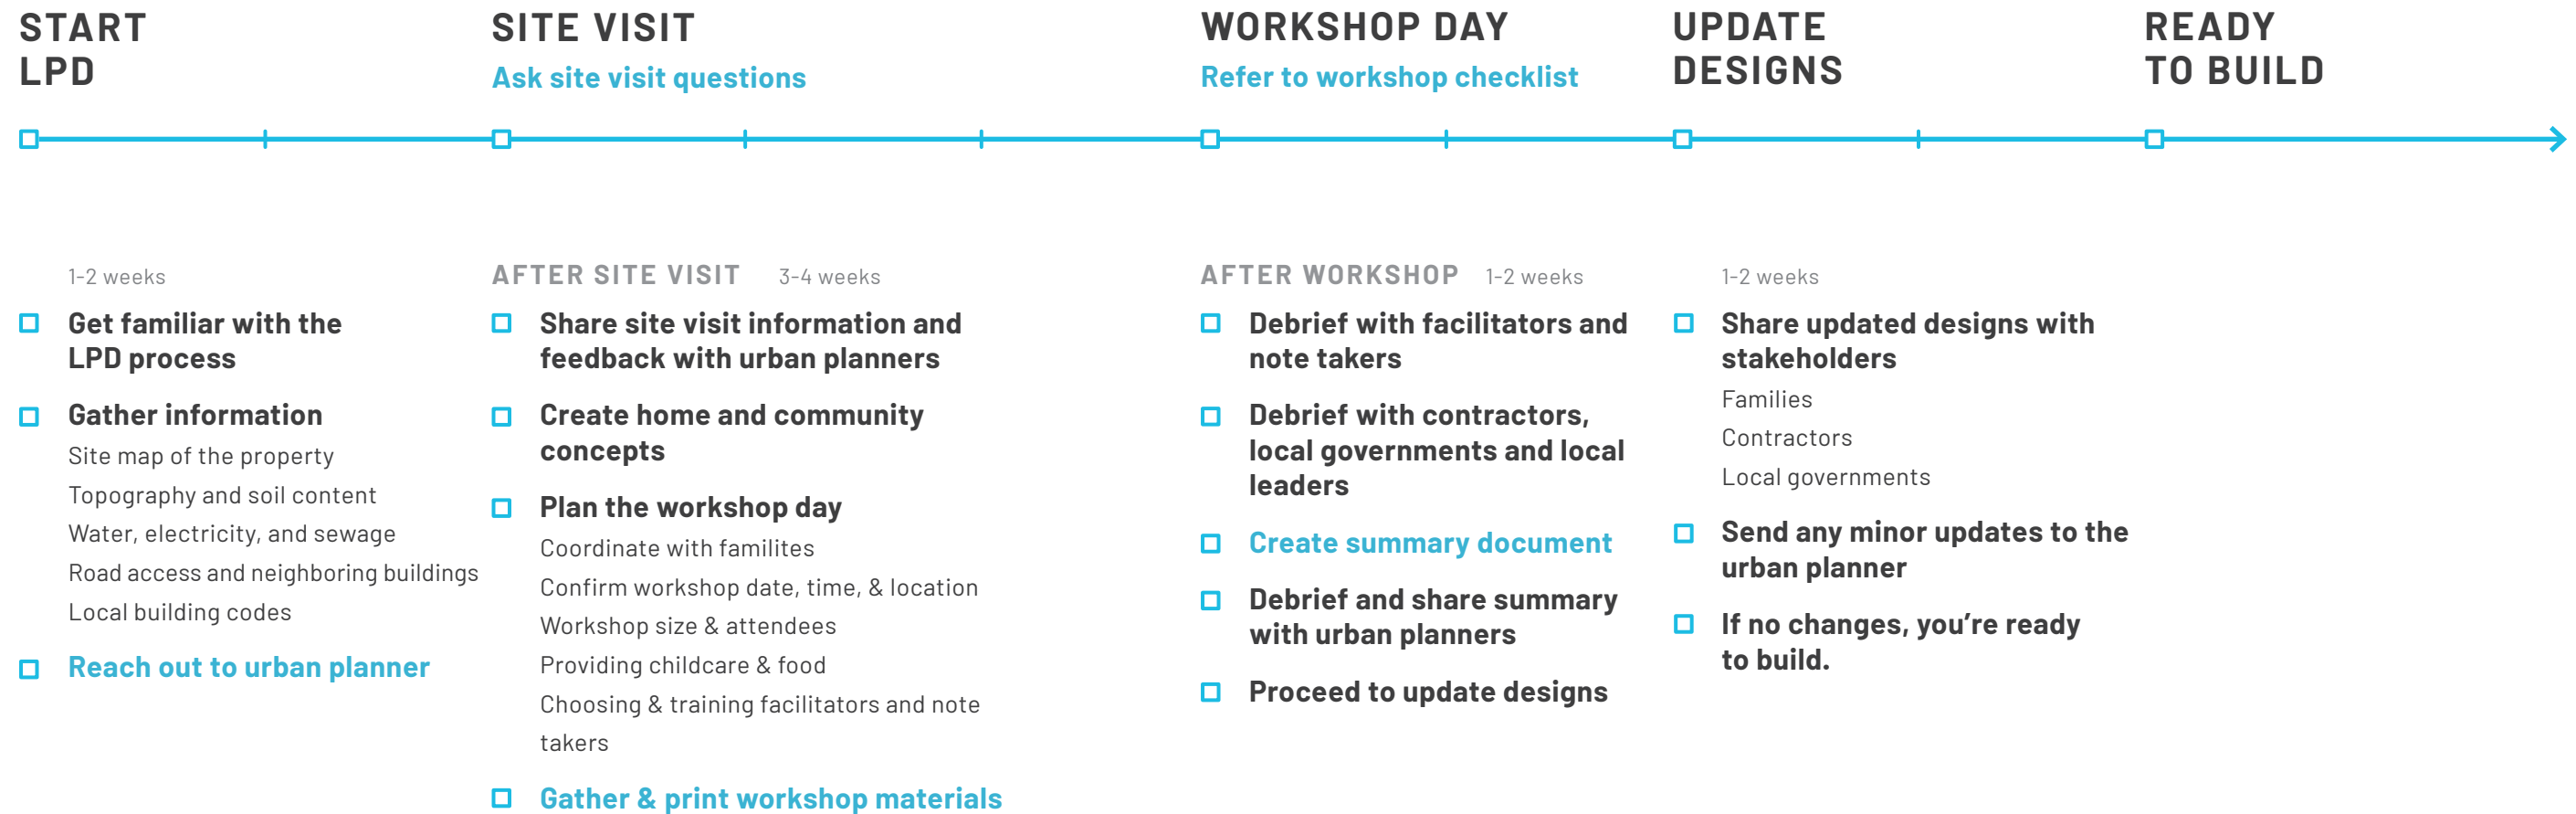

LEAN
PARTICIPATORY
DESIGN

Onboarding Guideline

* Items in blue refer to extra resources in our print and online guide.
* Time frames are suggested as minimum time required for each step from our experience. Sometimes it might take longer due to a number of reasons that might be outside your control, and that's okay!